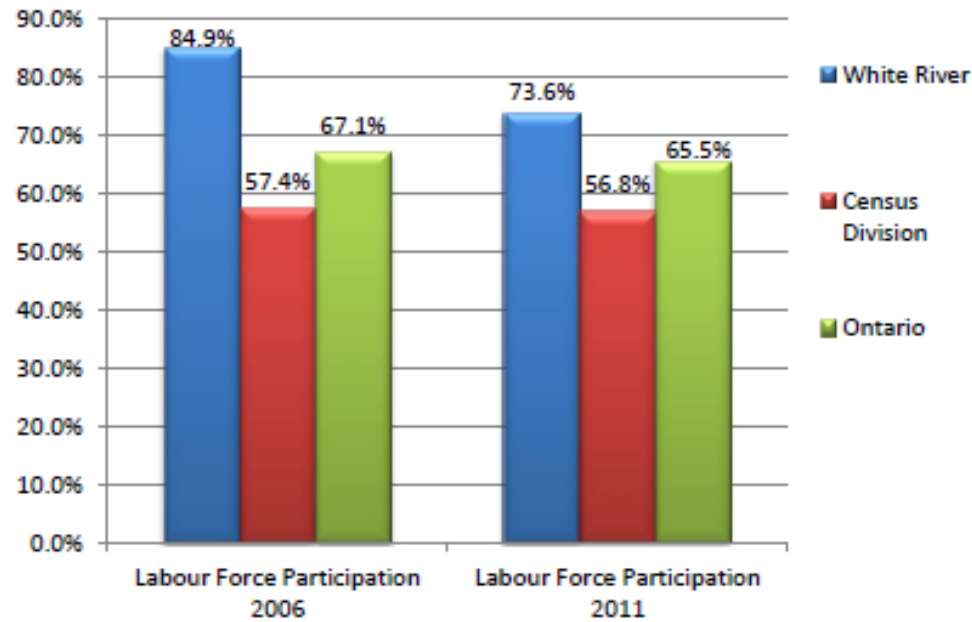

White River, Census Division, and Ontario Labour Force Participation Rate 2006 & 2011

Source: Statistics Canada. 2007. *White River, Algoma District, Ontario, Community Profiles*; Statistics Canada. 2013. *White River, Algoma District, Ontario. National Household Survey (NHS) Profile*. 2011 National Household Survey.