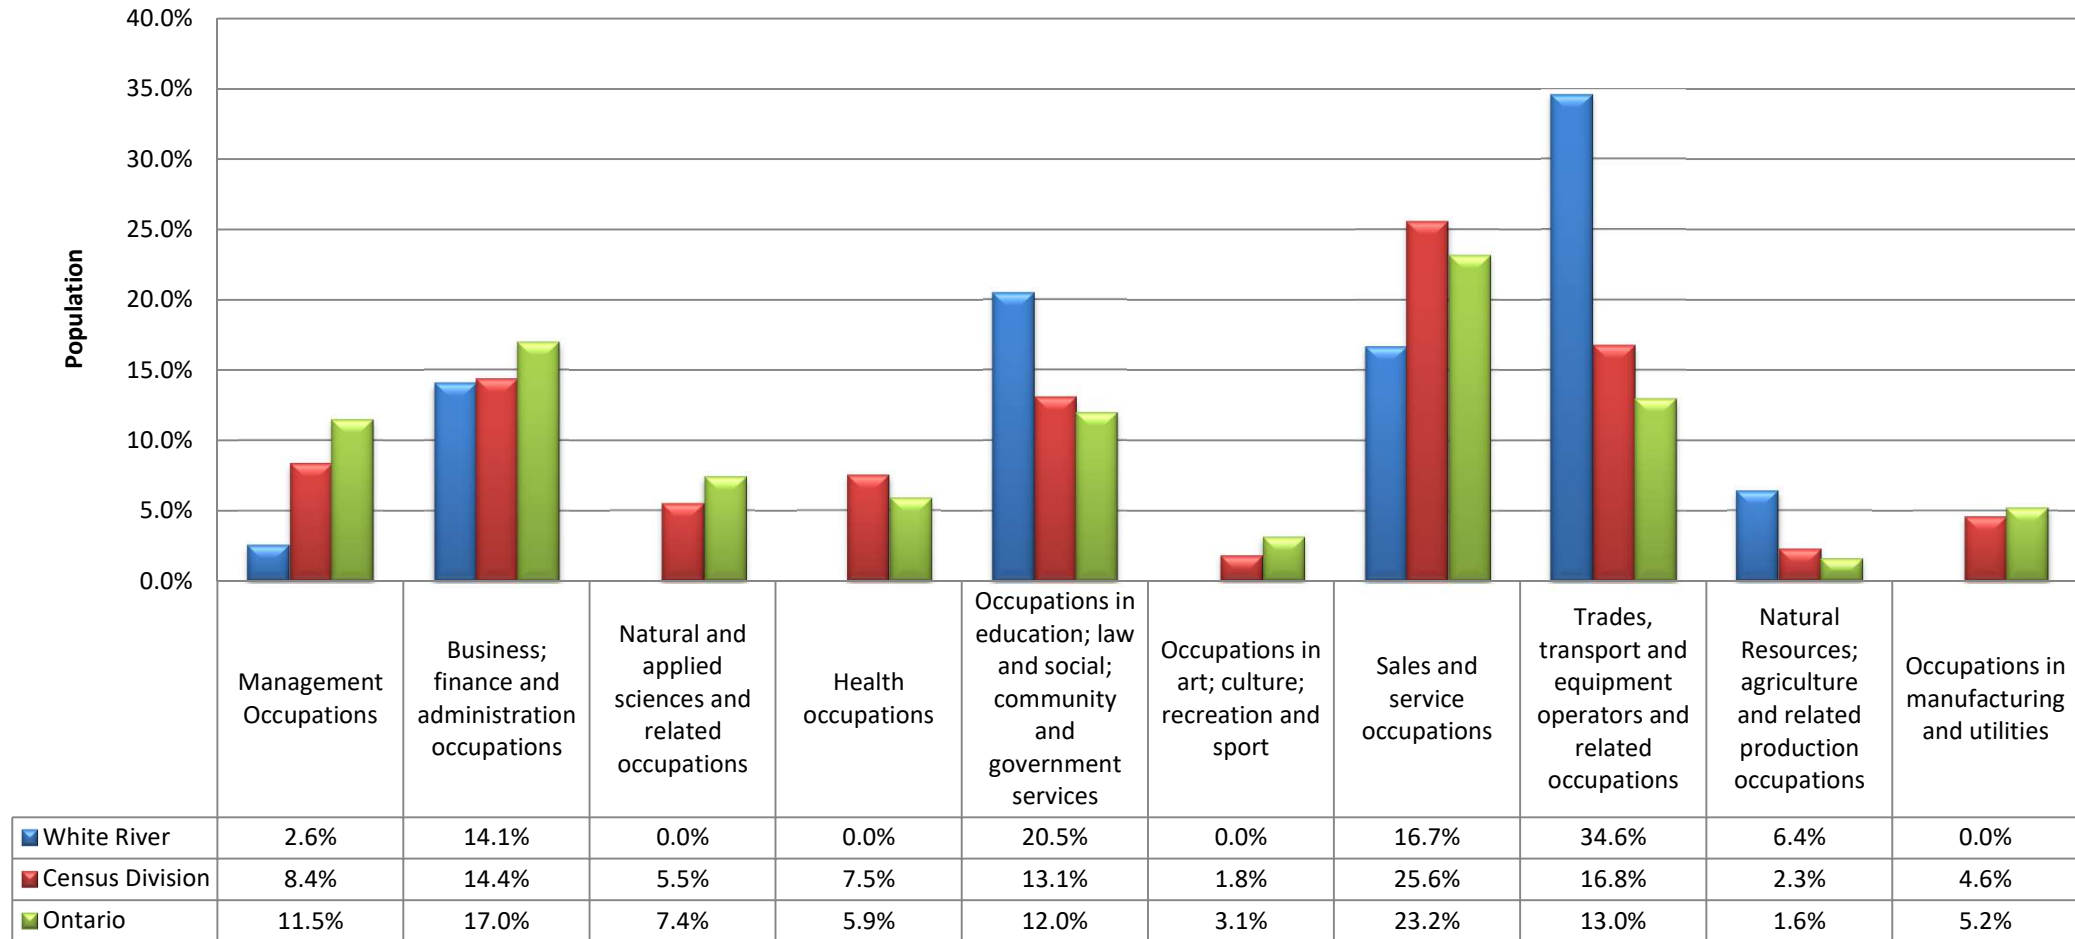

White River, Census Division, and Ontario Labour Force by Occupation, 2011

Source: Statistics Canada. 2013. White River, Algoma District, Ontario. National Survey (NHS) Profile. 2011 national Household Survey. Note: Percentages do not add to 100% due to random rounding of the original data by Statistics Canada