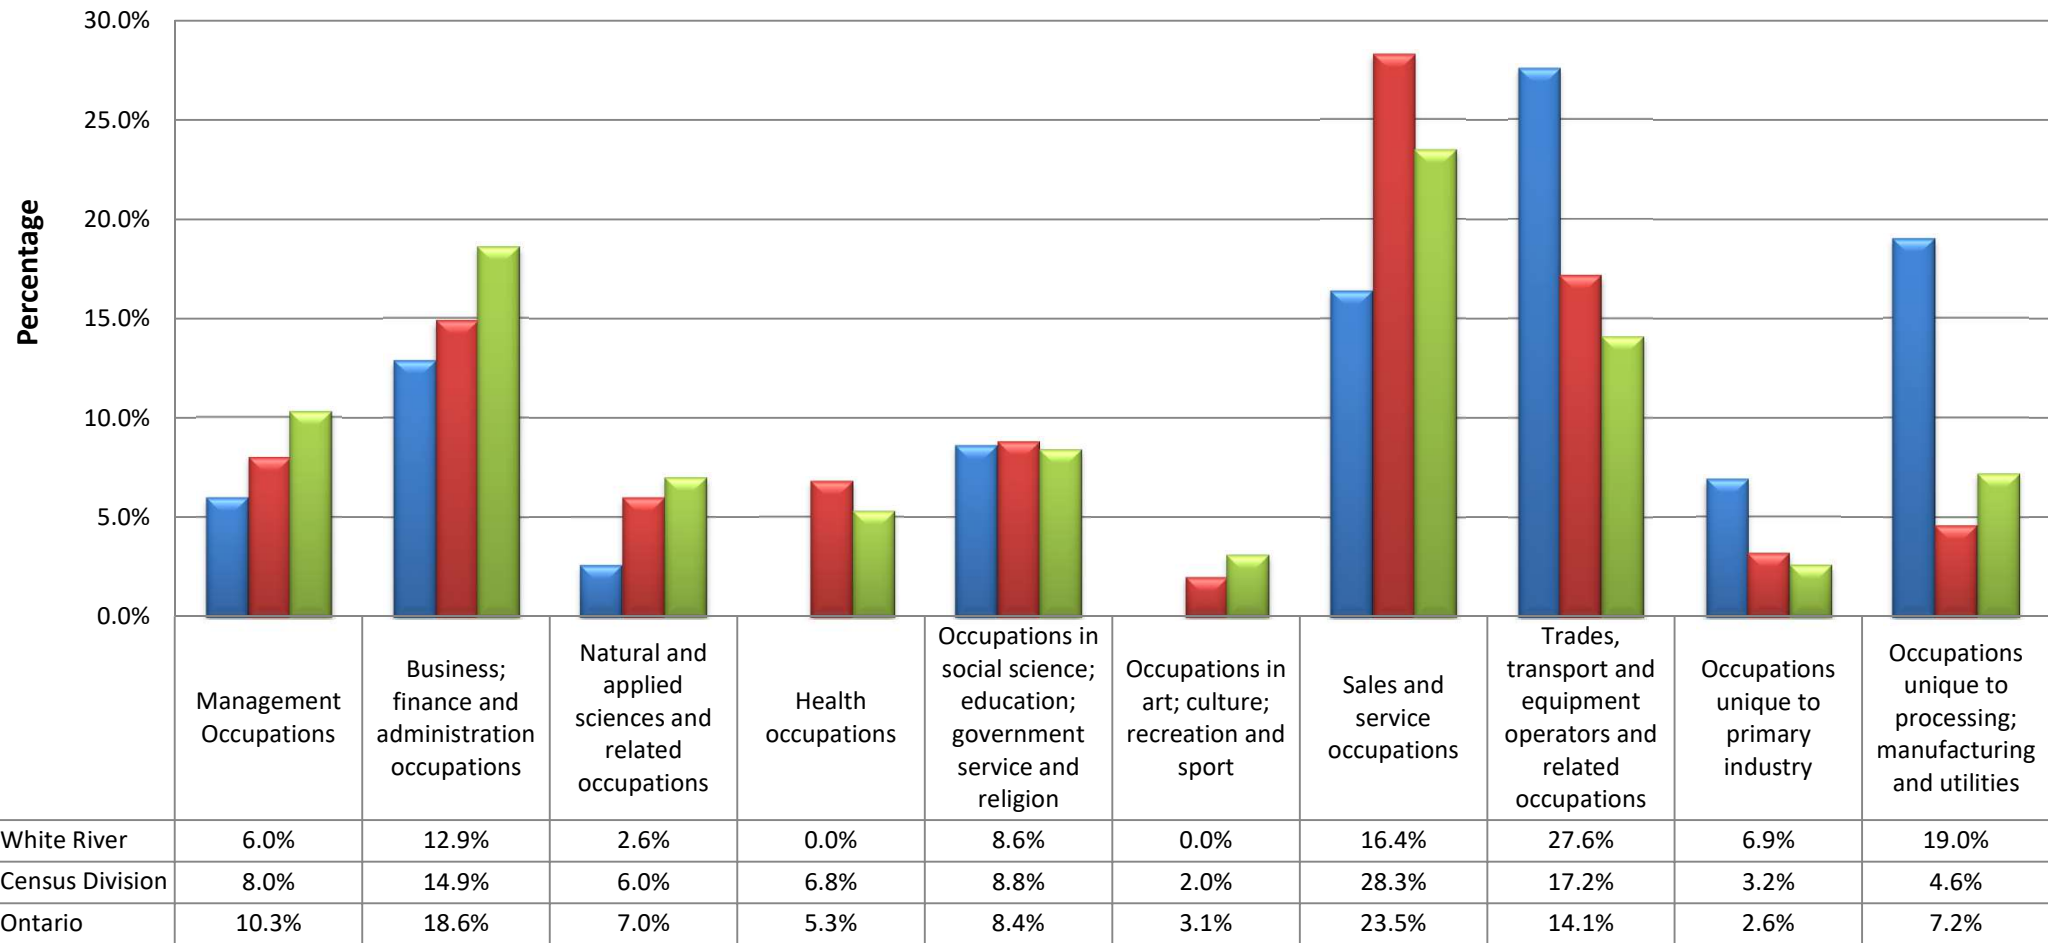

## White River, Census Division, and Ontario Labour Force by Occupation, 2006

Source: Statistics Canada. 2007. White River, Algoma District, Ontario. National Survey (NHS) Profile. Note: Percentages do not add to 100% due to random rounding of the original data by Statistics Canada.