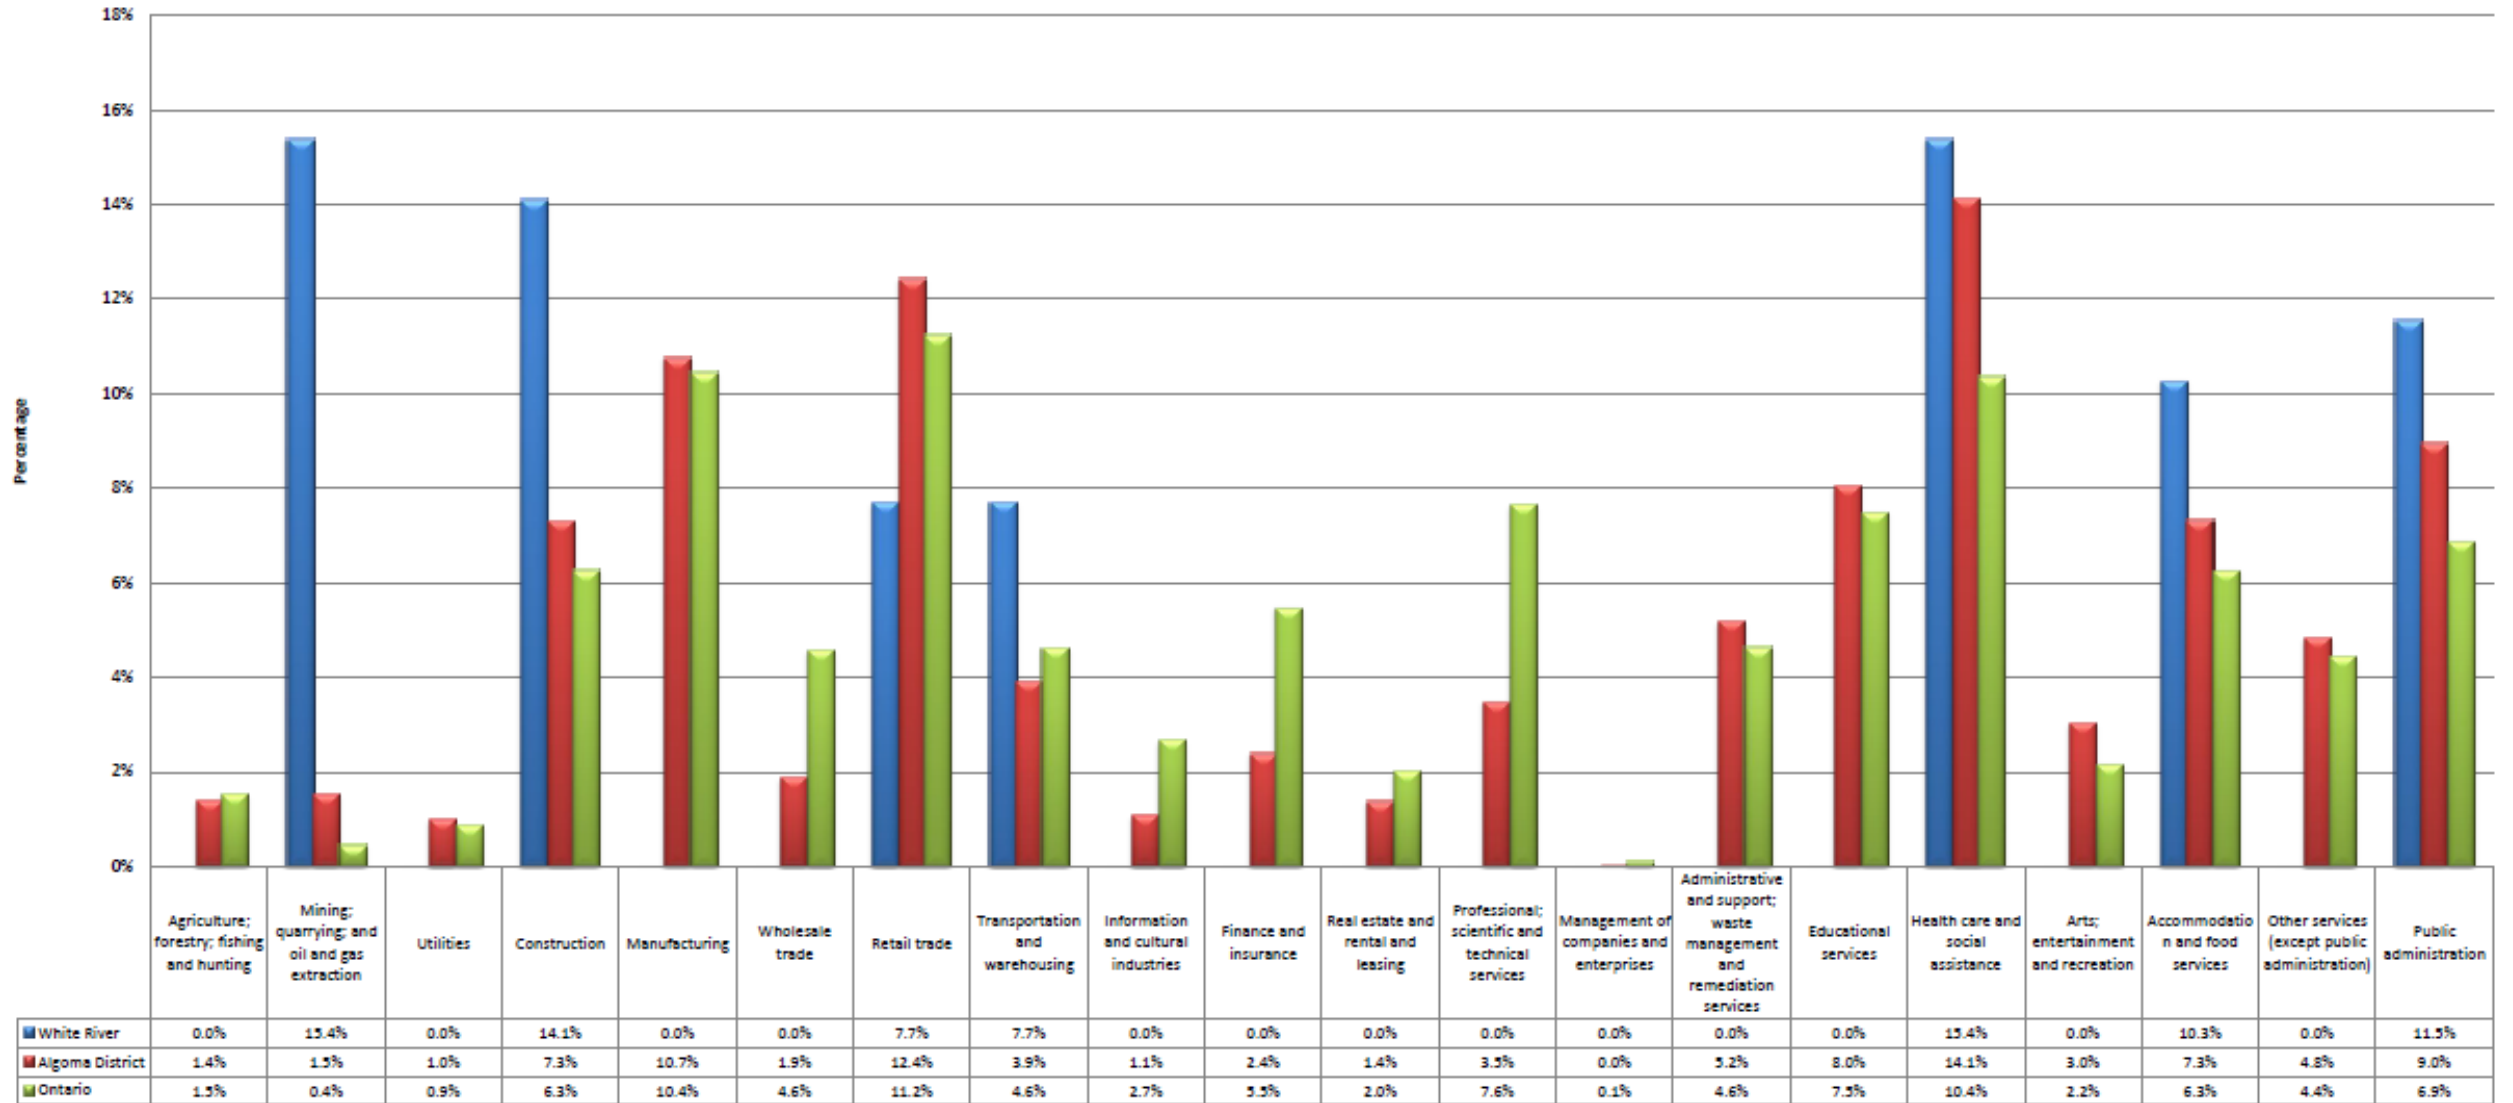

White River, Census Division, and Ontario Labour Force by Industry, 2011

Source: Statistics Canada. 2013. *White River, Algoma District, Ontario. National Household Survey (NHS) Profile. 2011 National Household Survey.* Note: Percentages do not add to 100% due to random rounding of the original data by Statistics Canada.